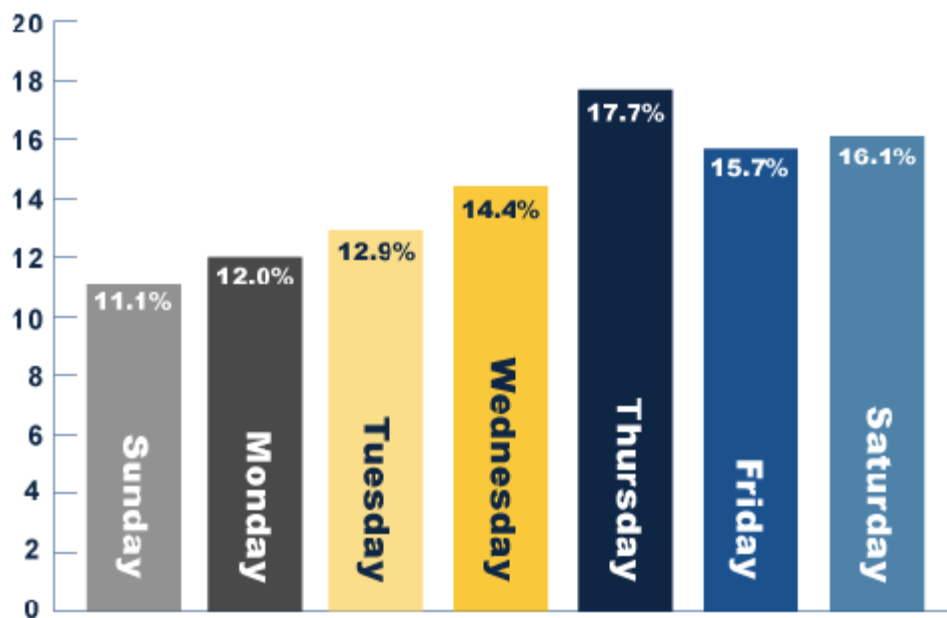

**Law Enforcement Officers Feloniously Killed
Percent Distribution¹ by Day of Incident, 2001–2010**

¹ Because of rounding, the percent distribution may not add to 100.0.

Note: The deaths of the 72 law enforcement officers that resulted from the events of September 11, 2001, are not included in this figure.