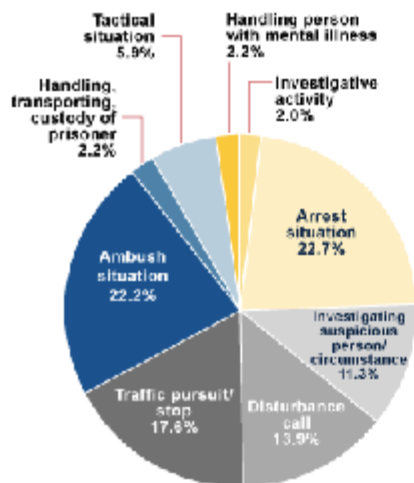

Uniform Crime Report
Law Enforcement Officers Killed and Assaulted, 2010

Law Enforcement Officers Feloniously Killed and Assaulted
Percent Distribution¹ by Circumstance at Scene of Incident, 2001–2010

Percent of 541 officers feloniously killed²

Percent of 586,674 officers assaulted

¹ Because of rounding, the percentages may not add to 100.0.

² The circumstance category of "All other" does not apply to the data collected for law enforcement officers feloniously killed.