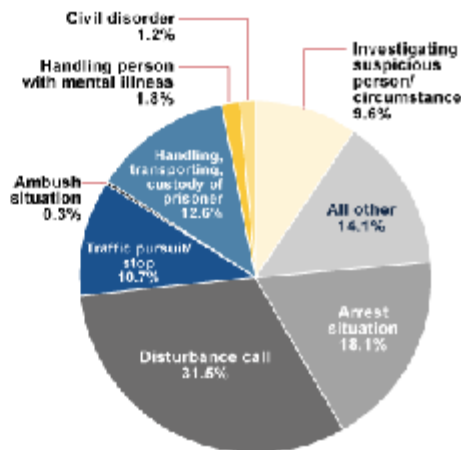

Uniform Crime Report
Law Enforcement Officers Killed and Assaulted, 2010

Law Enforcement Officers Feloniously Killed and Assaulted
Percent Distribution¹ by Circumstance at Scene of Incident, 2001–2010

Percent of 541 officers feloniously killed²

Percent of 586,674 officers assaulted

¹ Because of rounding, the percentages may not add to 100.0.

² The circumstance category of "All other" does not apply to the data collected for law enforcement officers feloniously killed.

Note: The deaths of the 42 law enforcement officers that resulted from the events of September 11, 2001, are not included in this figure.