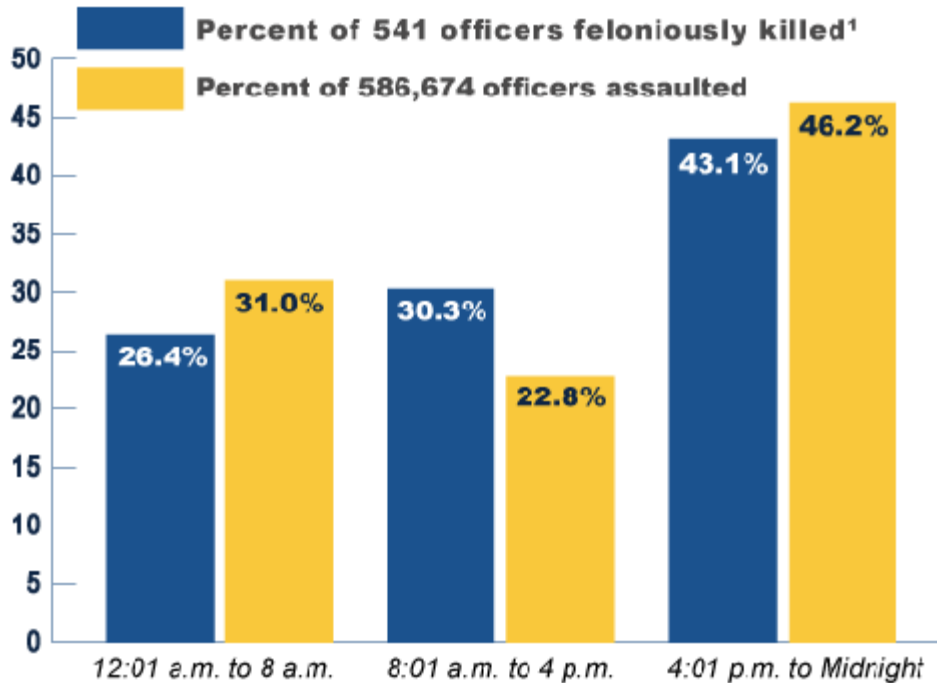

**Law Enforcement Officers Feloniously Killed and Assaulted
Percent Distribution by Time of Incident, 2001–2010**

¹ Time was not reported for 0.2 percent of all law enforcement officers feloniously killed.
Note: The deaths of the 72 law enforcement officers that resulted from the events of September 11, 2001, are not included in this figure.