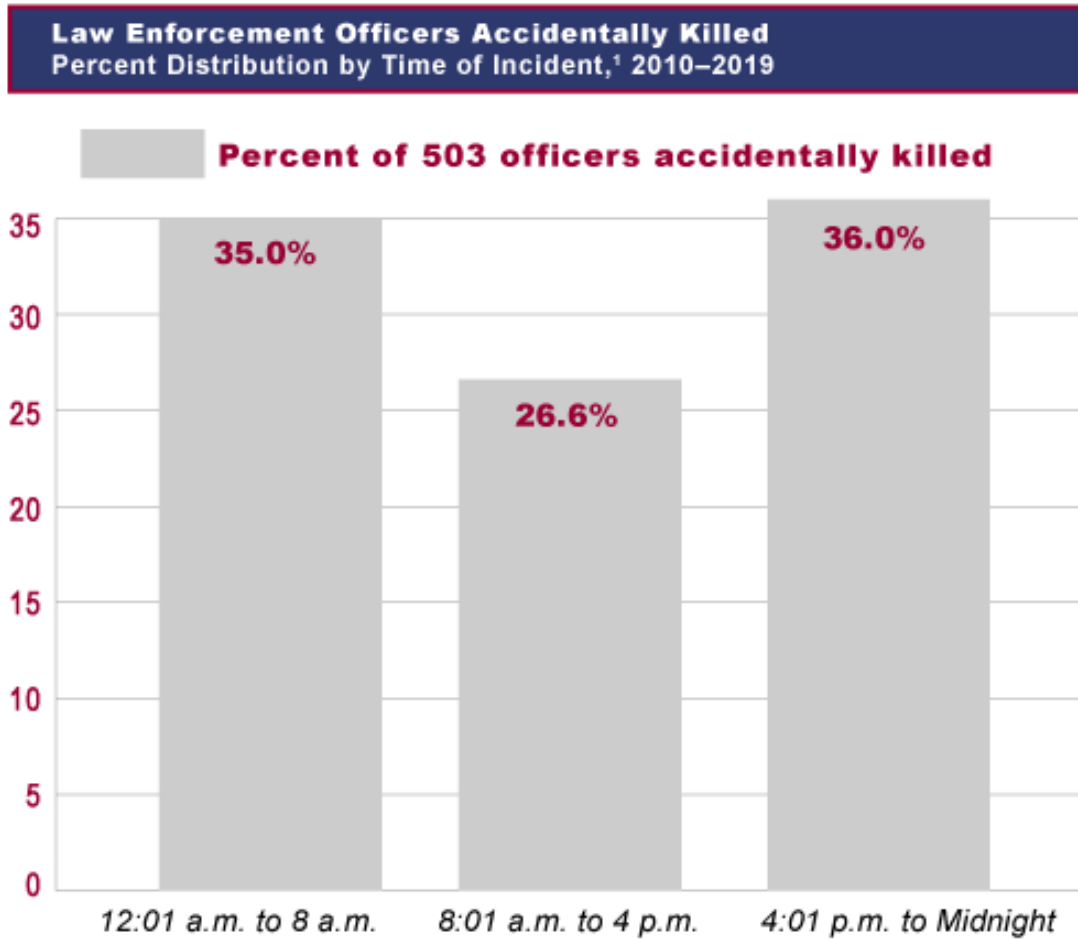

Figure 6

<sup>1</sup> Time was not reported for 2.4 percent of all law enforcement officers accidentally killed.