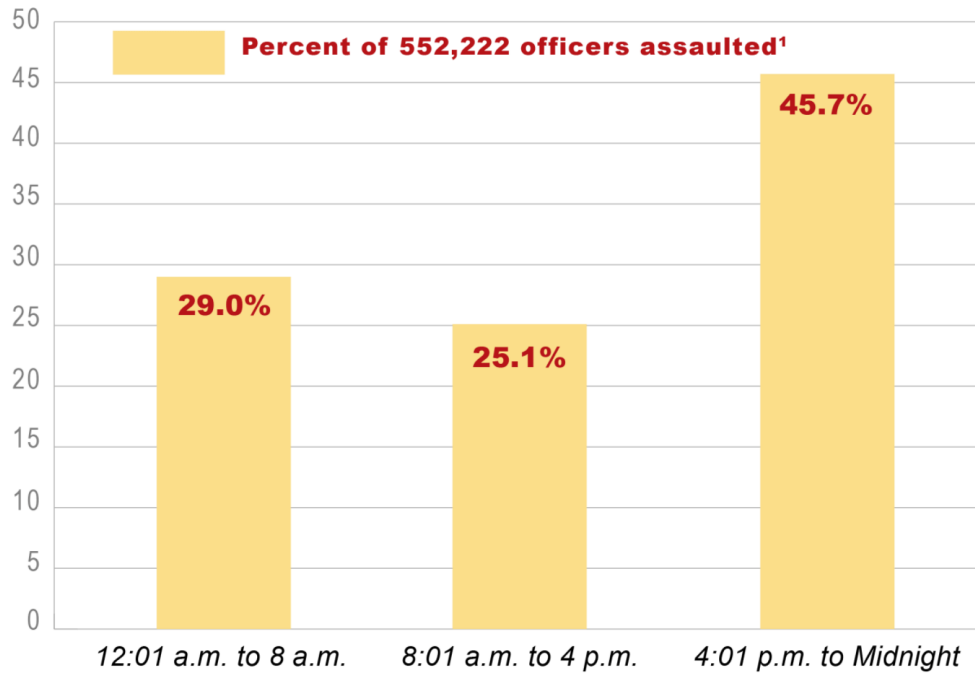

Figure 7

Law Enforcement Officers Assaulted
Percent Distribution¹ by Time of Incident, 2009–2018

¹ Time was not reported for 0.2 percent of all law enforcement officers assaulted.