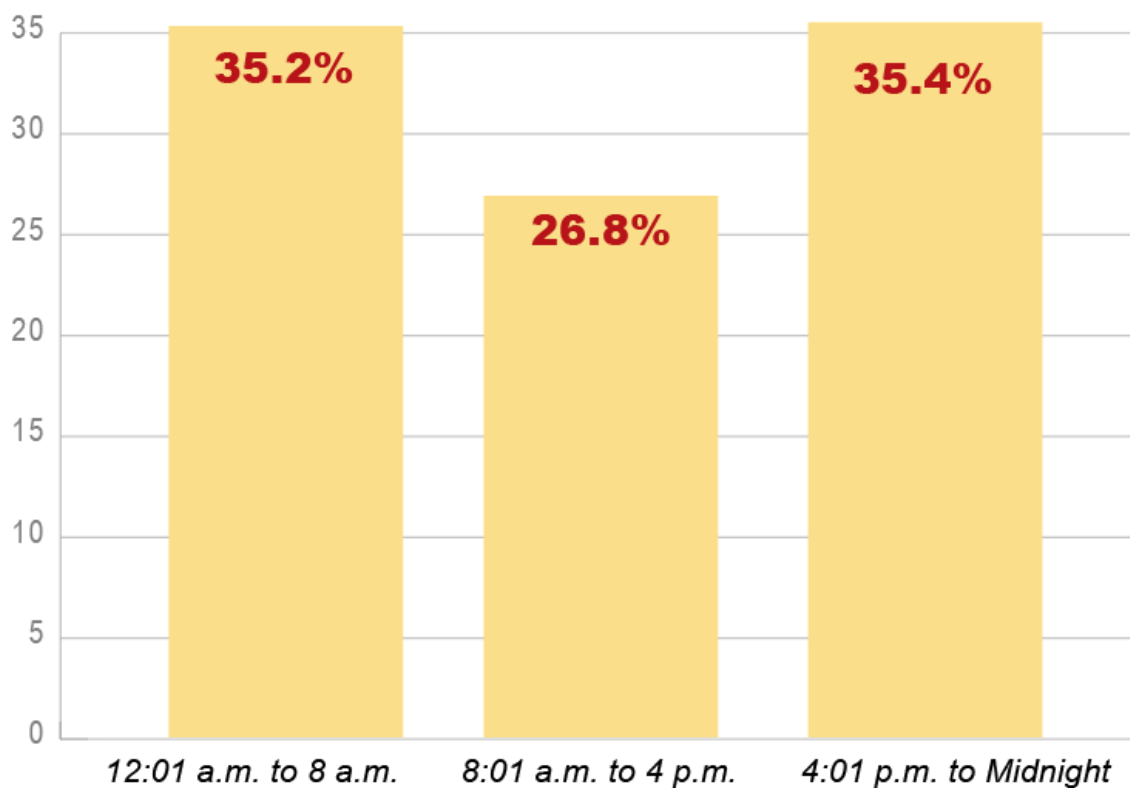

## Figure 6

**Law Enforcement Officers Accidentally Killed  
Percent Distribution<sup>1</sup> by Time of Incident,<sup>2</sup> 2009–2018**

<sup>1</sup> Because of rounding, the percentages may not add to 100.0.

<sup>2</sup> Time was not reported for 2.5 percent of all law enforcement officers accidentally killed.