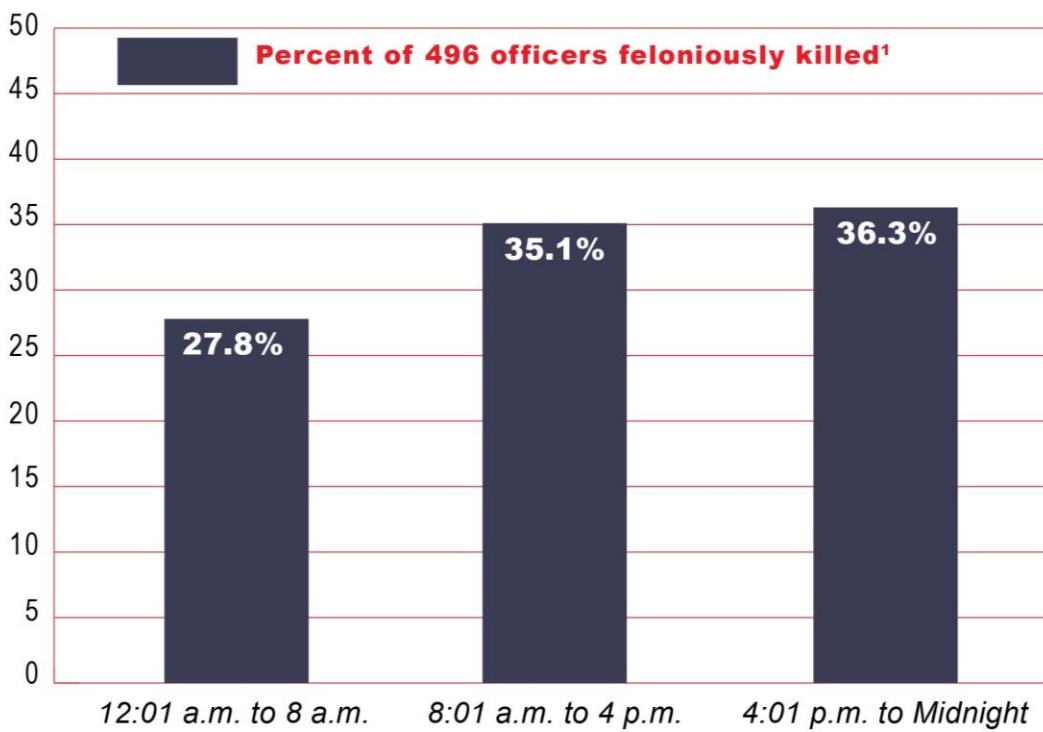

**Figure 1**

**Law Enforcement Officers Feloniously Killed  
Percent Distribution by Time of Incident, 2008–2017**

<sup>1</sup> Time was not reported for 0.8 percent of all law enforcement officers feloniously killed.