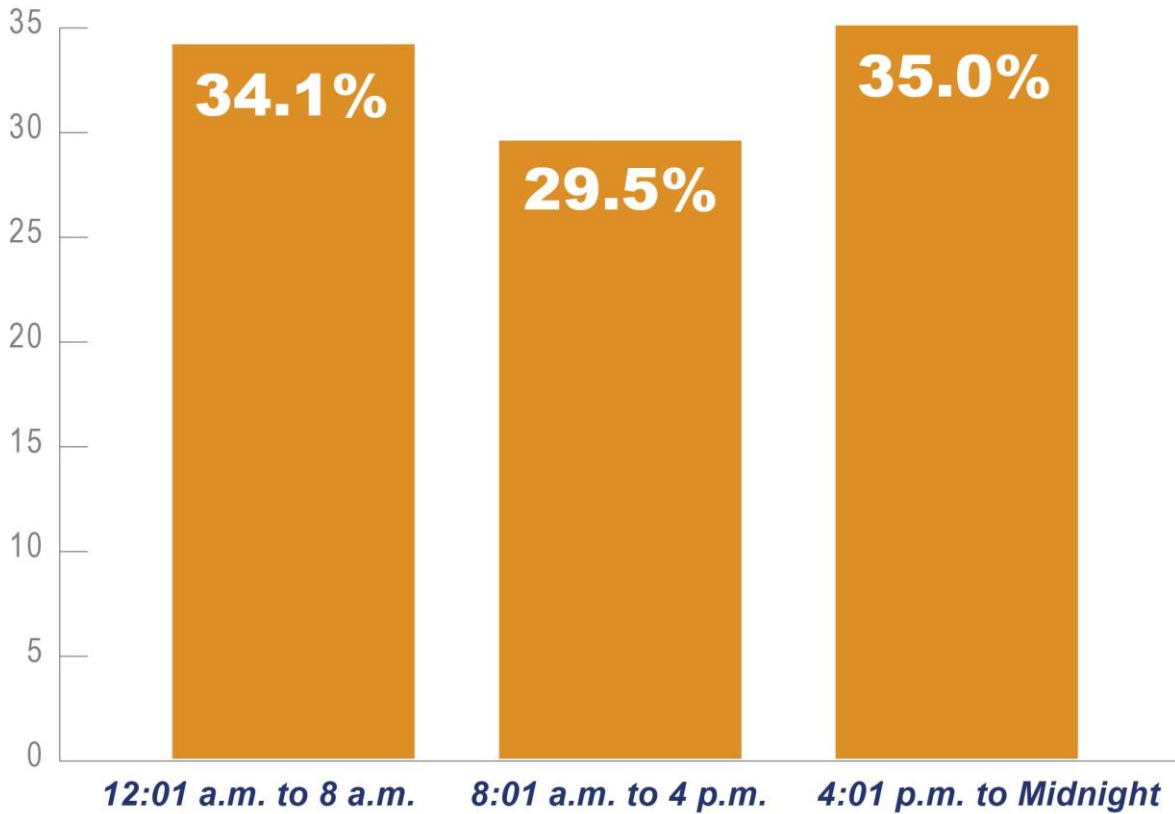

Figure 6

**Law Enforcement Officers Accidentally Killed
Percent Distribution by Time of Incident,¹ 2007–2016**

¹ Time was not reported for 1.4 percent of all law enforcement officers accidentally killed.