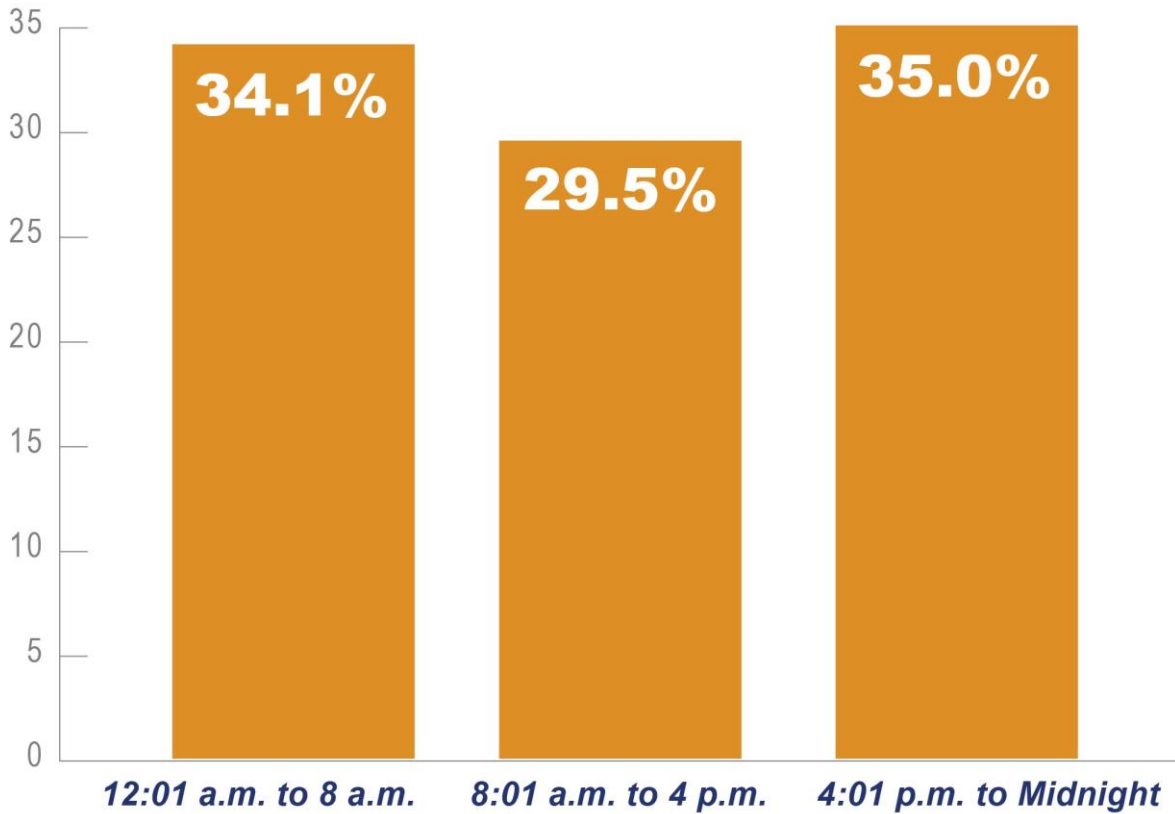

**Figure 6**

**Law Enforcement Officers Accidentally Killed  
Percent Distribution by Time of Incident,<sup>1</sup> 2007–2016**

<sup>1</sup> Time was not reported for 1.4 percent of all law enforcement officers accidentally killed.