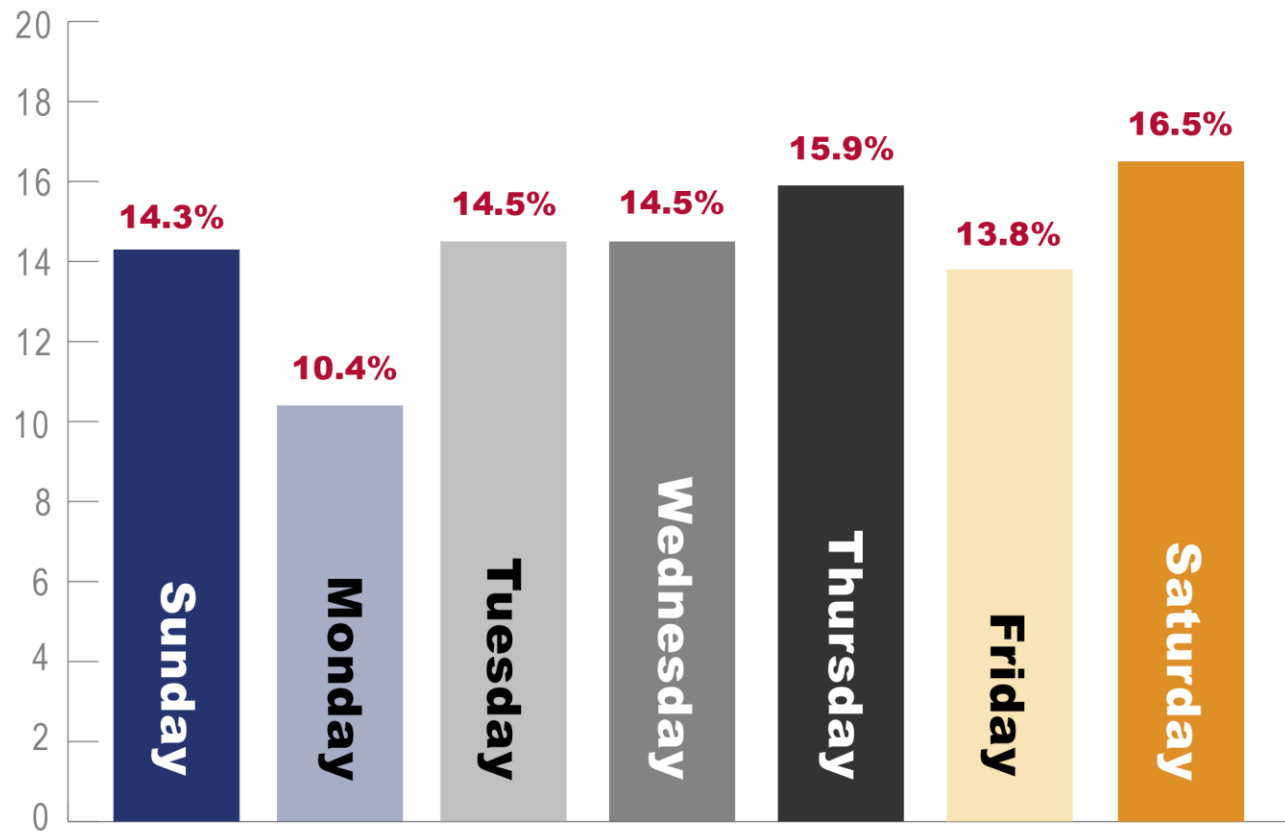

**Figure 2**

**Law Enforcement Officers Feloniously Killed  
Percent Distribution<sup>1</sup> by Day of Incident, 2007–2016**

<sup>1</sup> Because of rounding, the percentages may not add to 100.0.