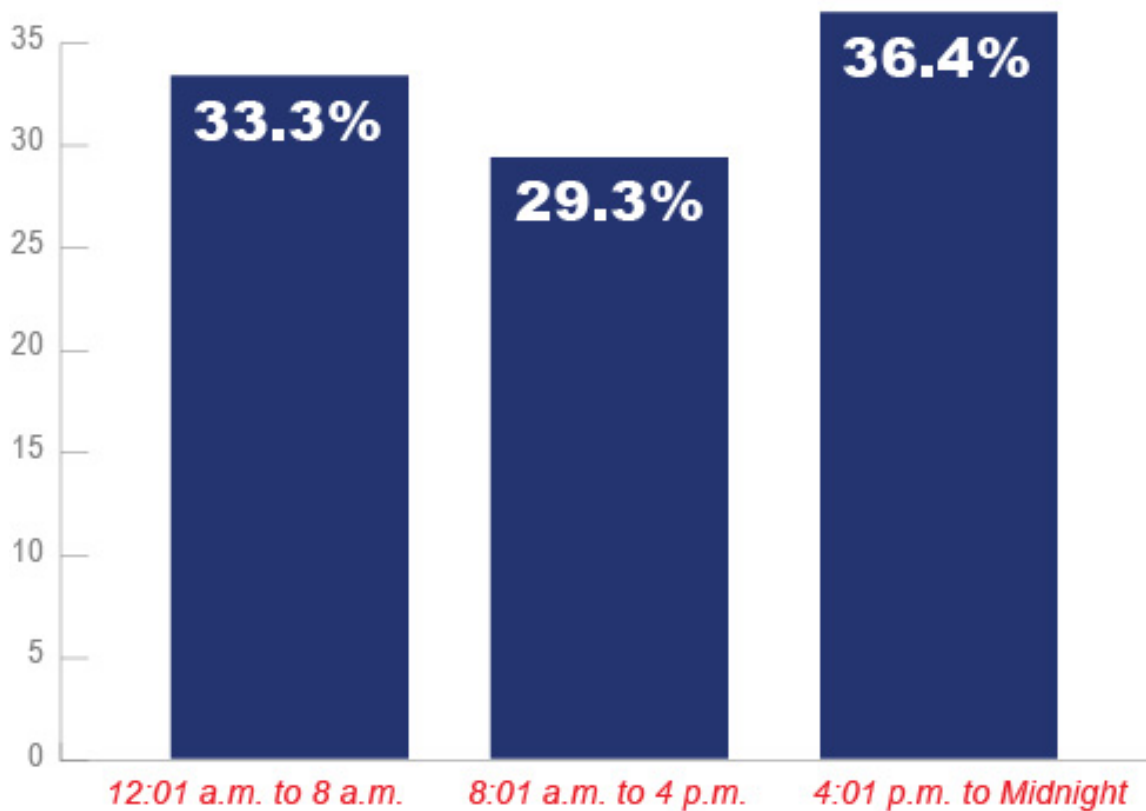

Figure 6

**Law Enforcement Officers Accidentally Killed
Percent Distribution by Time of Incident,¹ 2006–2015**

¹ Time was not reported for 1.0 percent of all law enforcement officers accidentally killed.