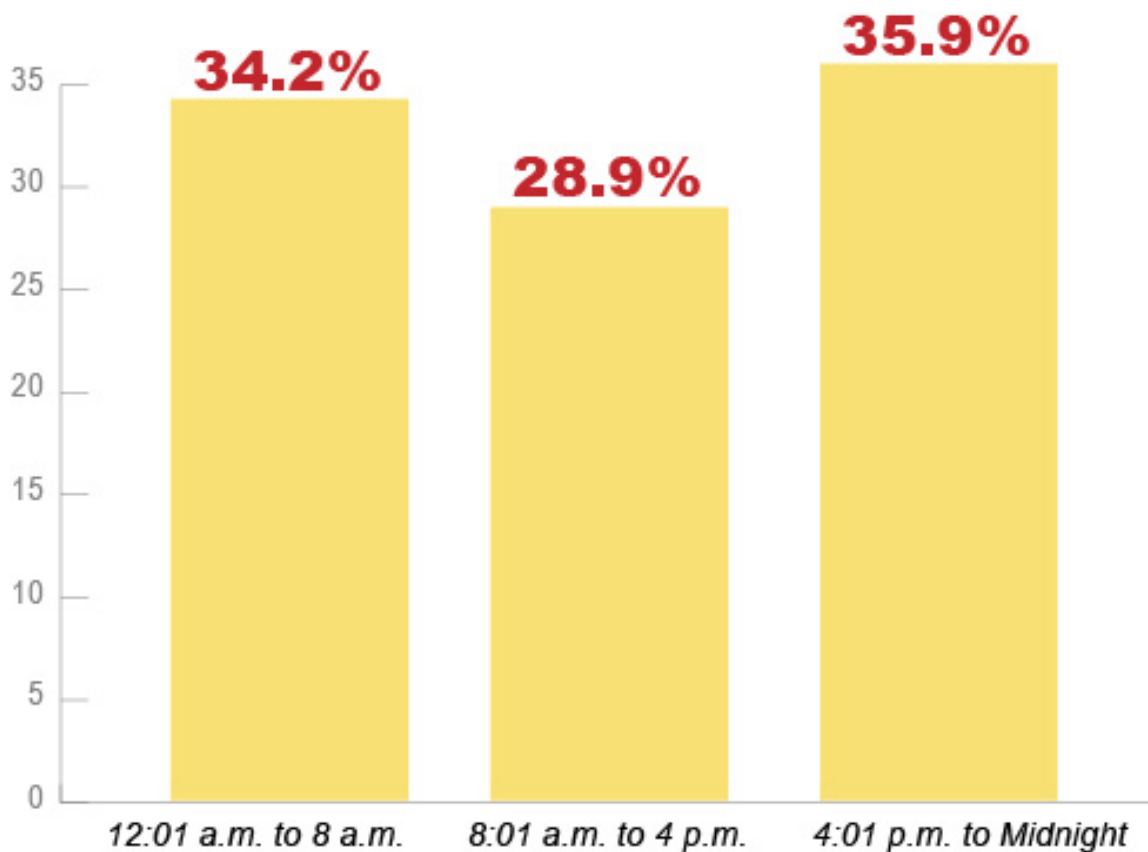

## Figure 6

**Law Enforcement Officers Accidentally Killed  
Percent Distribution by Time of Incident,<sup>1</sup> 2005–2014**

<sup>1</sup> Time was not reported for 1.0 percent of all law enforcement officers accidentally killed.