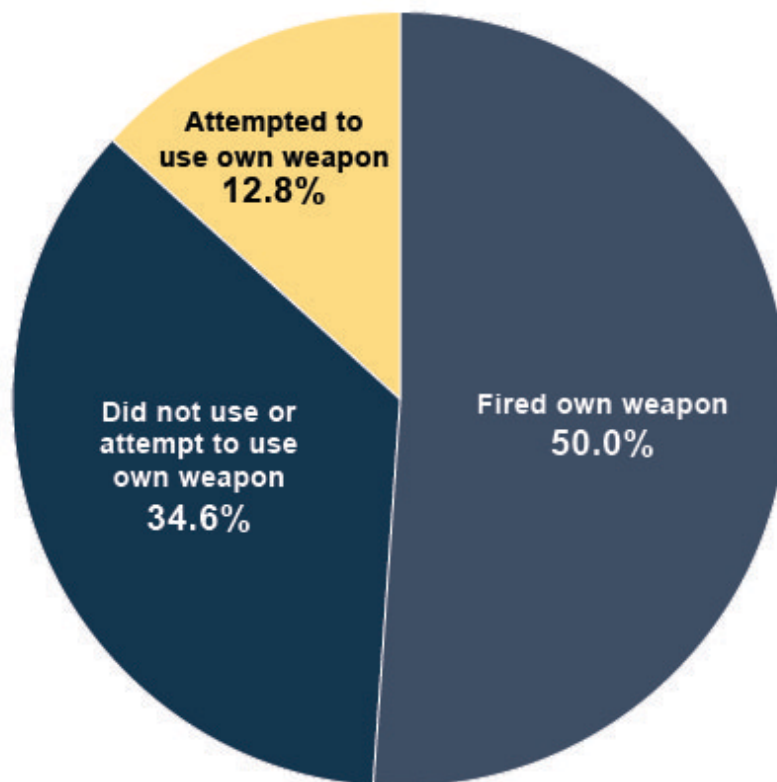

## Figure 7

**Law Enforcement Officers Assaulted and Injured with Firearms or Knives/Other Cutting Instruments  
Percent Distribution by Victim Officer's Use of Weapon During Incident<sup>1</sup>, 2013**

<sup>1</sup>Use of weapon was not reported for 2.8 percent of the 78 victim officers