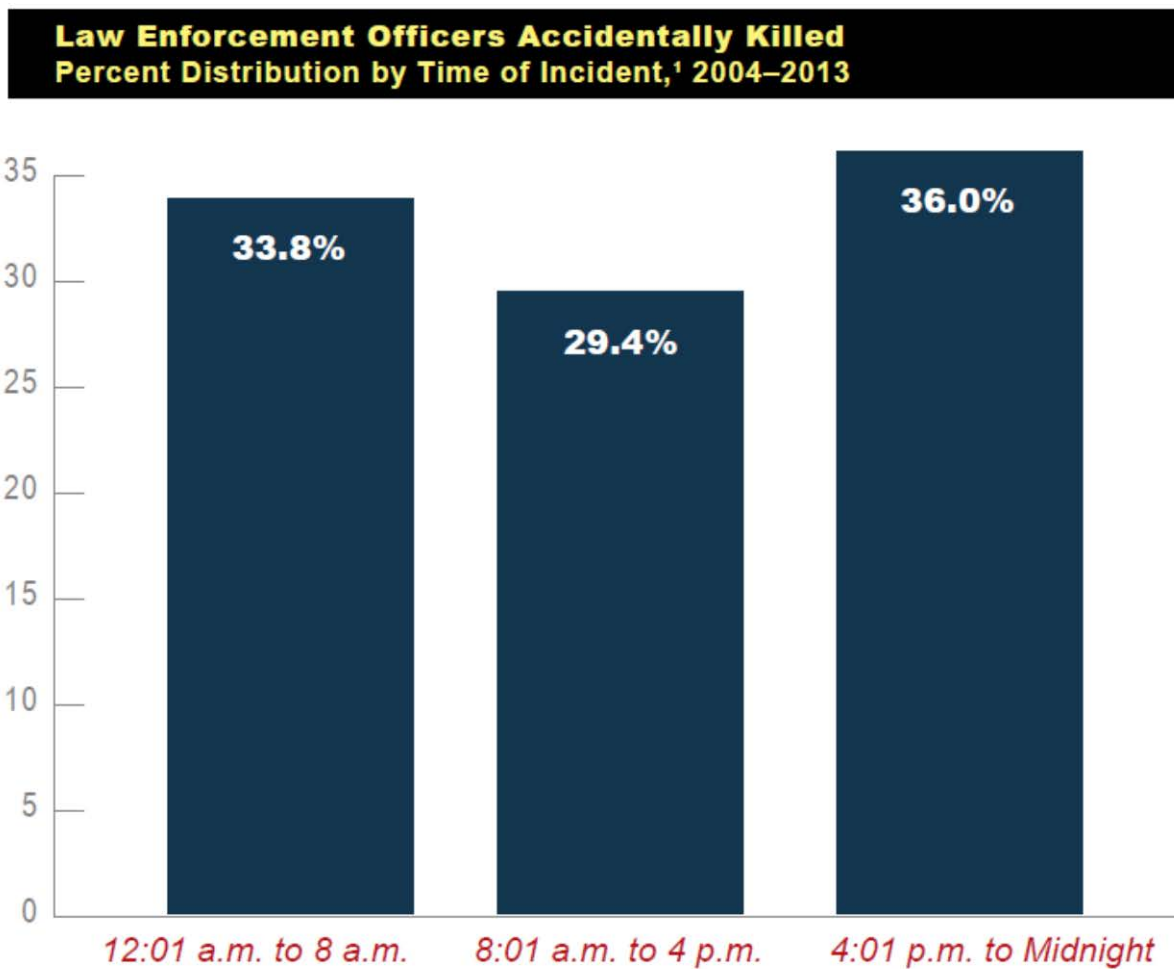

**Figure 6**

<sup>1</sup> Time was not reported for 0.8 percent of all law enforcement officers accidentally killed.