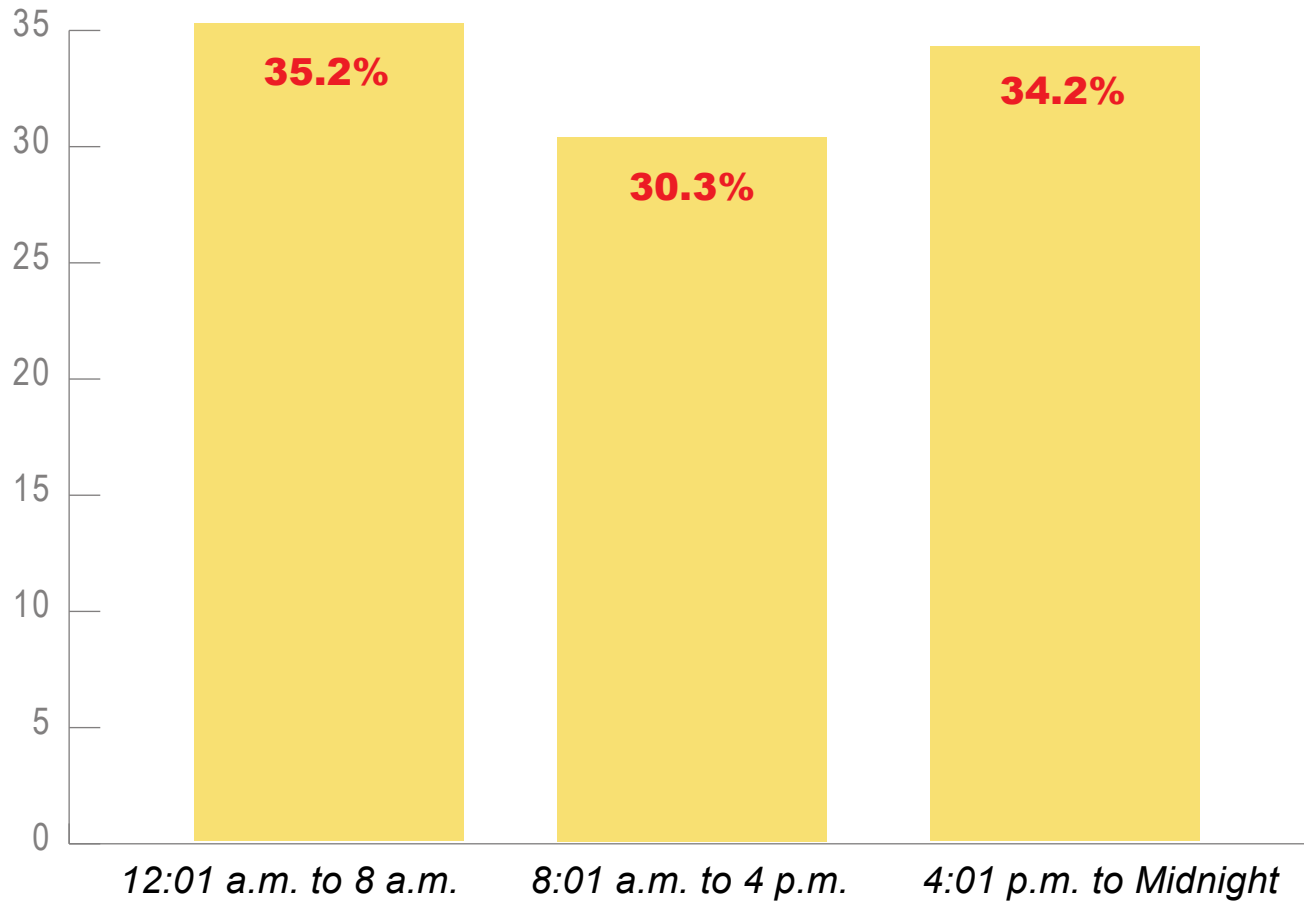

**Law Enforcement Officers Accidentally Killed  
Percent Distribution by Time of Incident,<sup>1</sup> 2003–2012**

<sup>1</sup> Time was not reported for 0.3 percent of all law enforcement officers accidentally killed.