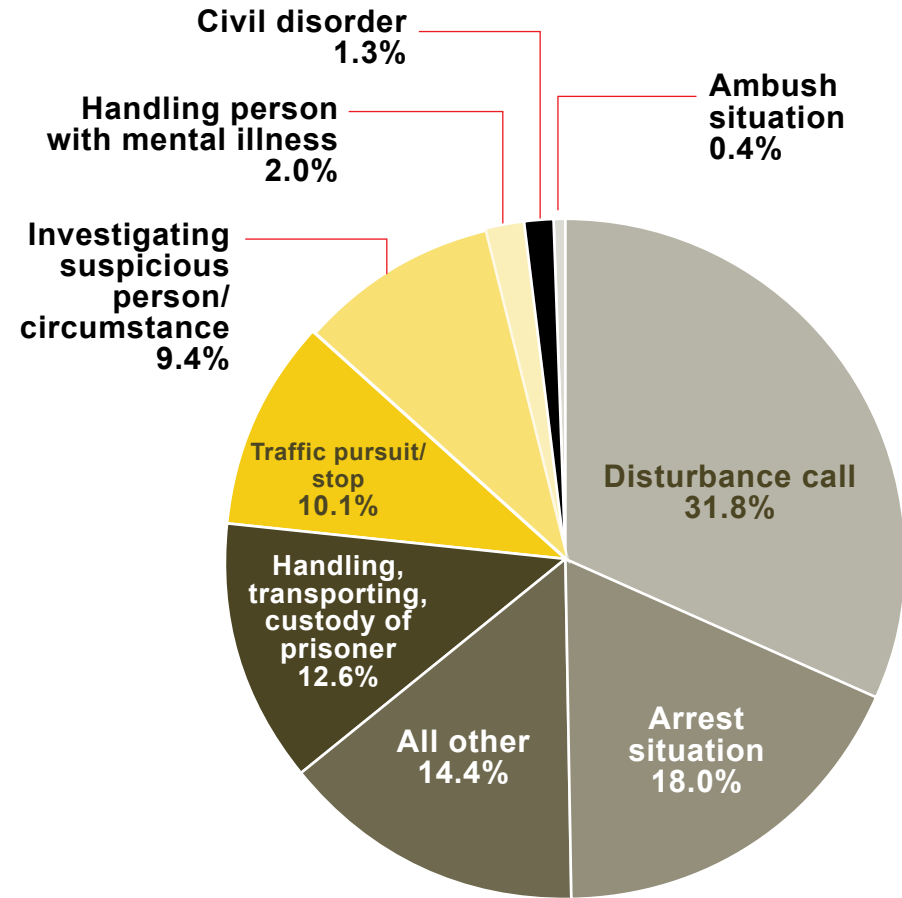

Law Enforcement Officers Feloniously Killed and Assaulted
Percent Distribution¹ by Circumstance at Scene of Incident, 2003–2012

Percent of 535 officers feloniously killed²

Percent of 581,239 officers assaulted³

¹ Because of rounding, the percentages may not add to 100.0.

² The circumstance category of "All other" does not apply to the data collected for law enforcement officers feloniously killed.

³ The circumstance categories of "Investigative activity" and "Tactical situation" are included in the "All other" data collected for law enforcement officers assaulted.