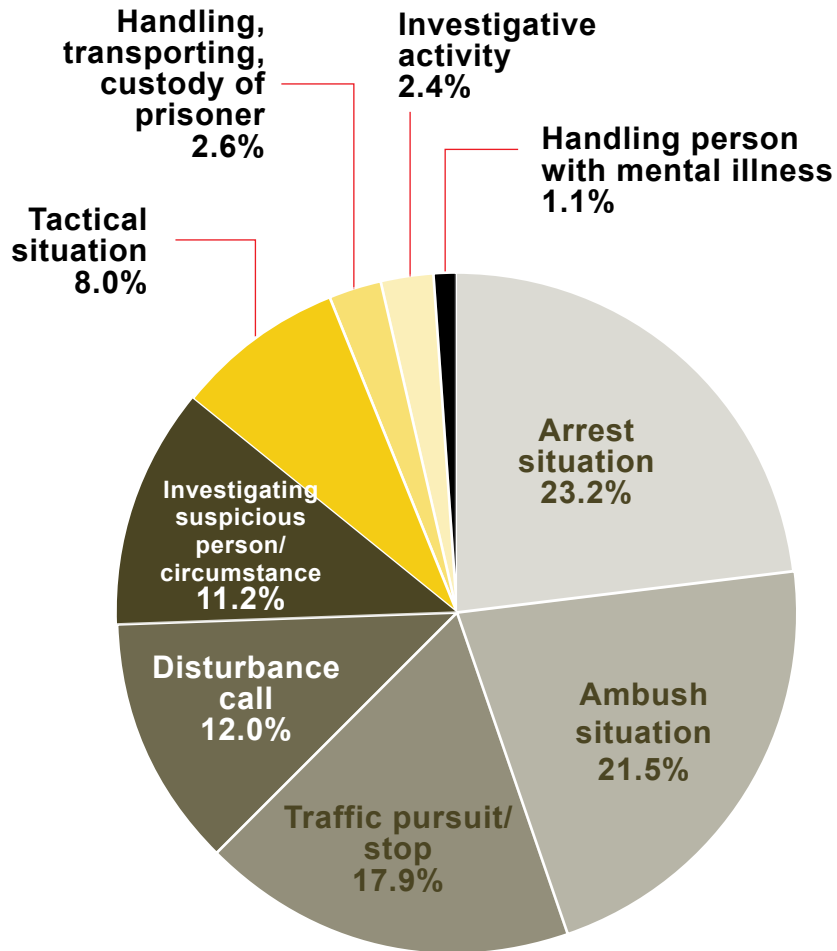

Law Enforcement Officers Feloniously Killed and Assaulted
Percent Distribution¹ by Circumstance at Scene of Incident, 2003–2012

Percent of 535 officers feloniously killed²

Percent of 581,239 officers assaulted³

¹ Because of rounding, the percentages may not add to 100.0.

² The circumstance category of "All other" does not apply to the data collected for law enforcement officers feloniously killed.

³ The circumstance categories of "Investigative activity" and "Tactical situation" are included in the "All other" data collected for law enforcement officers assaulted.