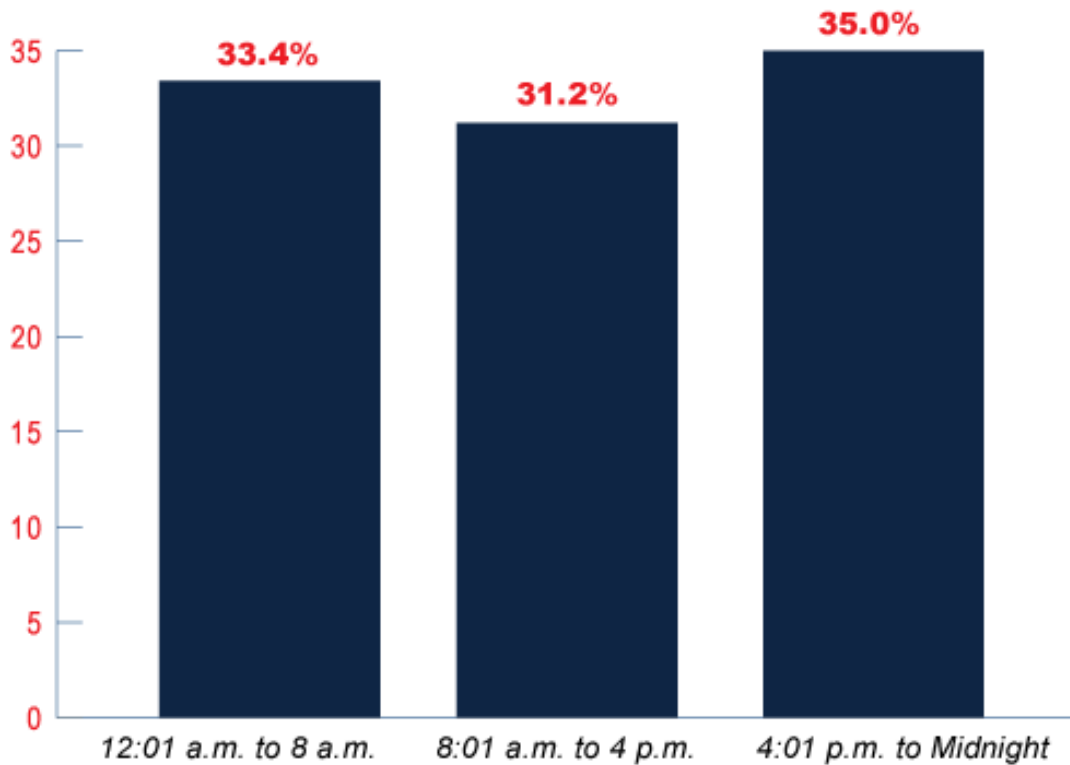

Law Enforcement Officers Accidentally Killed
Percent Distribution by Time of Incident,¹ 2002–2011

¹ Time was not reported for 0.4 percent of all law enforcement officers accidentally killed.