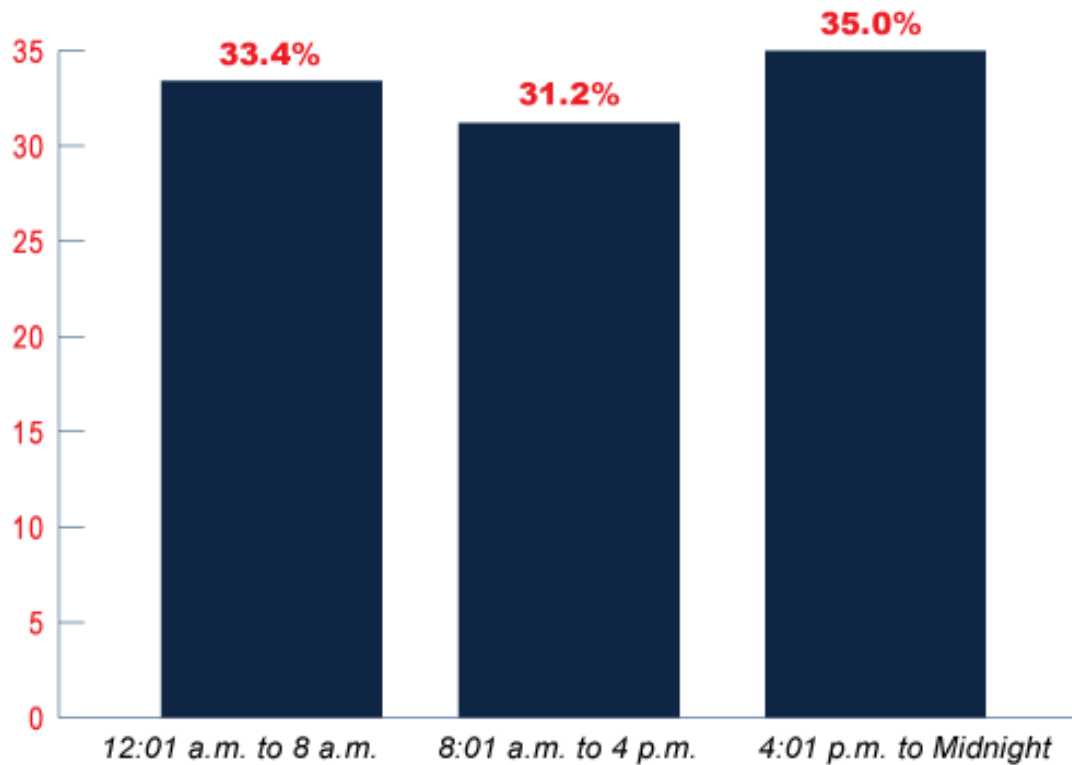

Law Enforcement Officers Accidentally Killed
Percent Distribution by Time of Incident,¹ 2002–2011

¹ Time was not reported for 0.4 percent of all law enforcement officers accidentally killed.