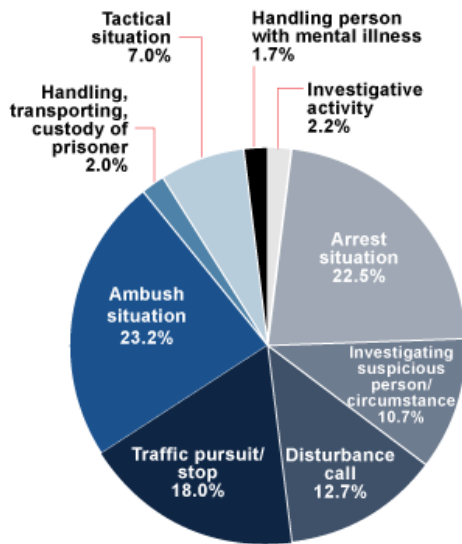

Uniform Crime Report
Law Enforcement Officers Killed and Assaulted, 2011

Law Enforcement Officers Feloniously Killed and Assaulted
Percent Distribution¹ by Circumstance at Scene of Incident, 2002–2011

Percent of 543 officers feloniously killed²

Percent of 587,007 officers assaulted

¹ Because of rounding, the percentages may not add to 100.0.

² The circumstance category of "All other" does not apply to the data collected for law enforcement officers feloniously killed.