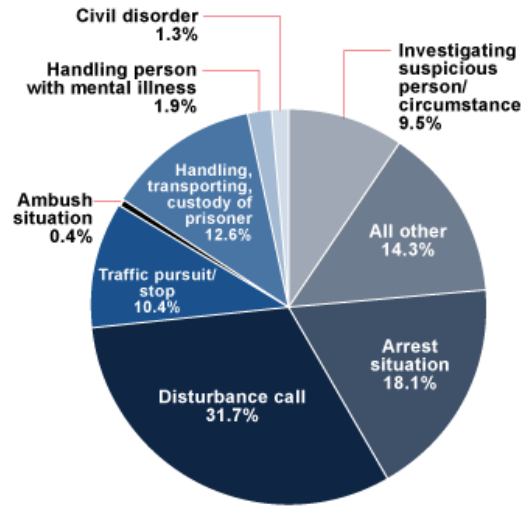

Uniform Crime Report
Law Enforcement Officers Killed and Assaulted, 2011

Law Enforcement Officers Feloniously Killed and Assaulted
Percent Distribution¹ by Circumstance at Scene of Incident, 2002–2011

Percent of 543 officers feloniously killed²

Percent of 587,007 officers assaulted

¹ Because of rounding, the percentages may not add to 100.0.

² The circumstance category of "All other" does not apply to the data collected for law enforcement officers feloniously killed.