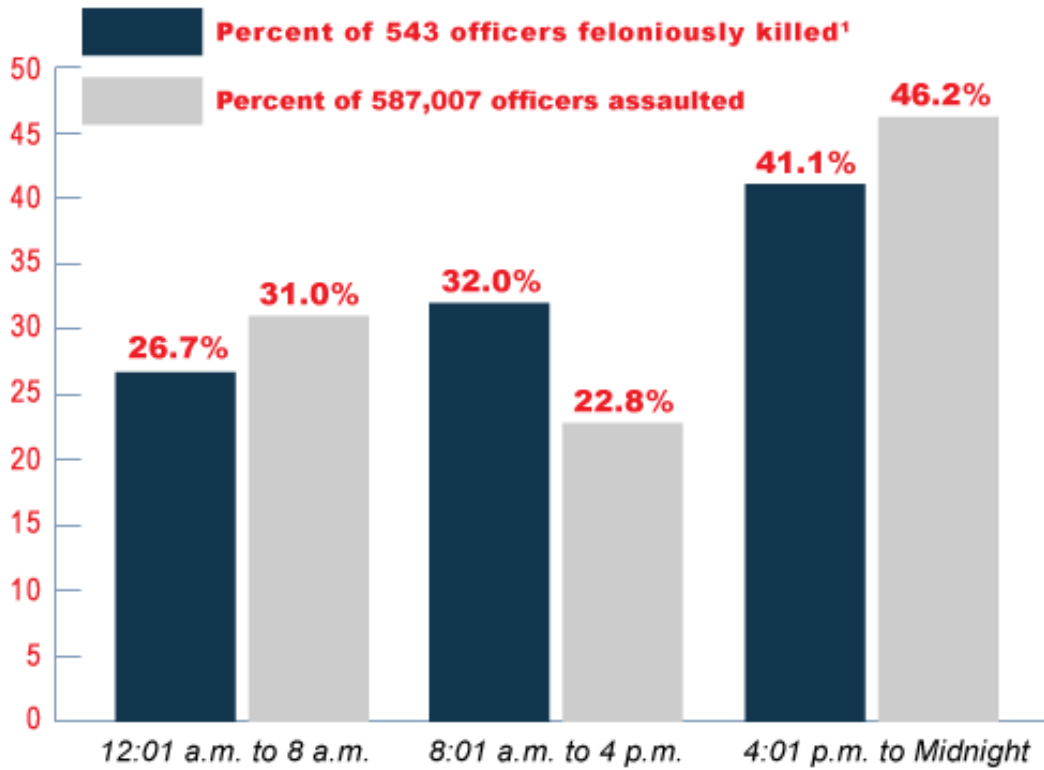

**Law Enforcement Officers Feloniously Killed and Assaulted
Percent Distribution by Time of Incident, 2002–2011**

¹ Time was not reported for 0.2 percent of all law enforcement officers feloniously killed.