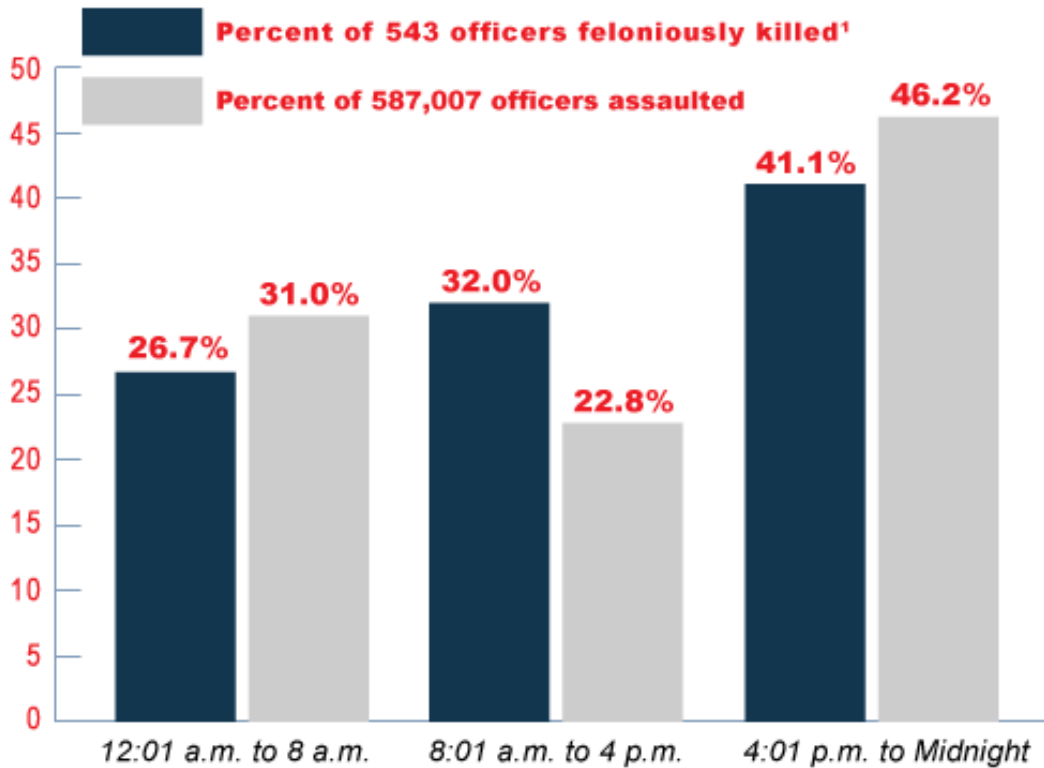

**Law Enforcement Officers Feloniously Killed and Assaulted
Percent Distribution by Time of Incident, 2002–2011**

¹ Time was not reported for 0.2 percent of all law enforcement officers feloniously killed.